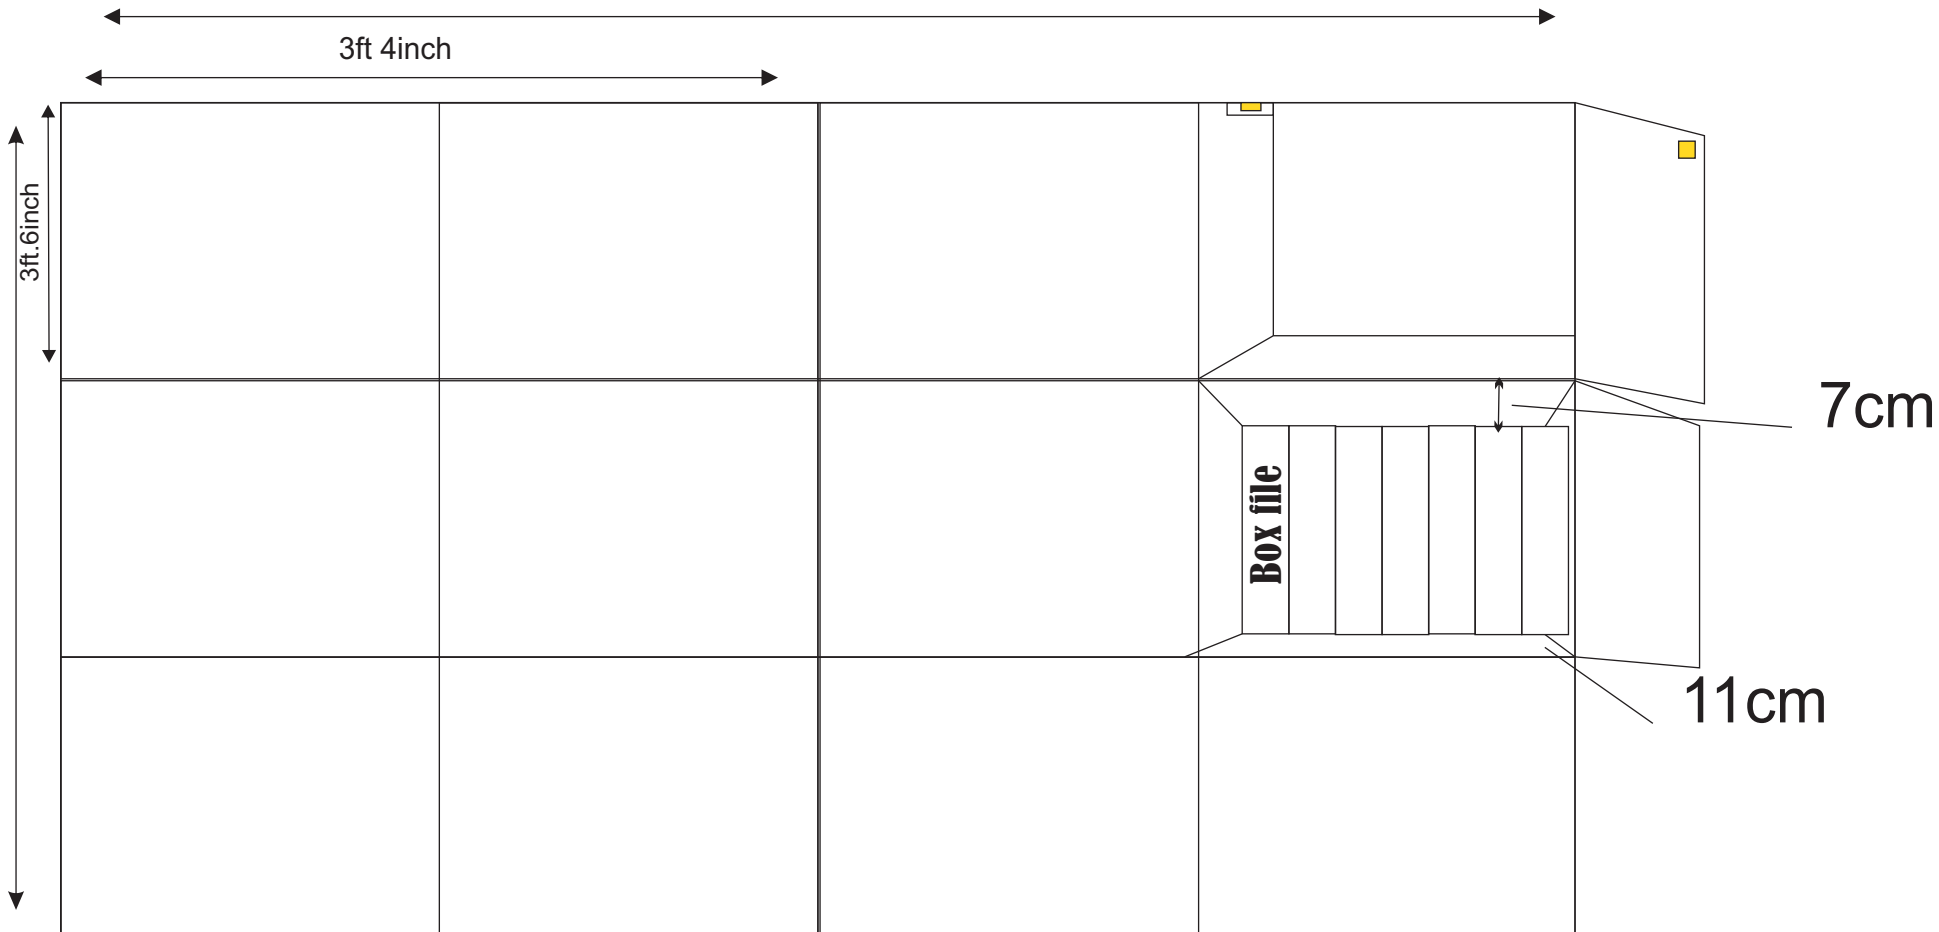

W

(Labour Relation Authority)

Door

LEGAL

S

N

210cm

210cm

185cm

CE

246cm

Door

E

6ft 8inch

3ft 4inch

3ft.6inch

11ft

7cm

11cm

Box file

DG

8ft

4ft

3ft.6inch

11ft

7cm

11cm

Box file