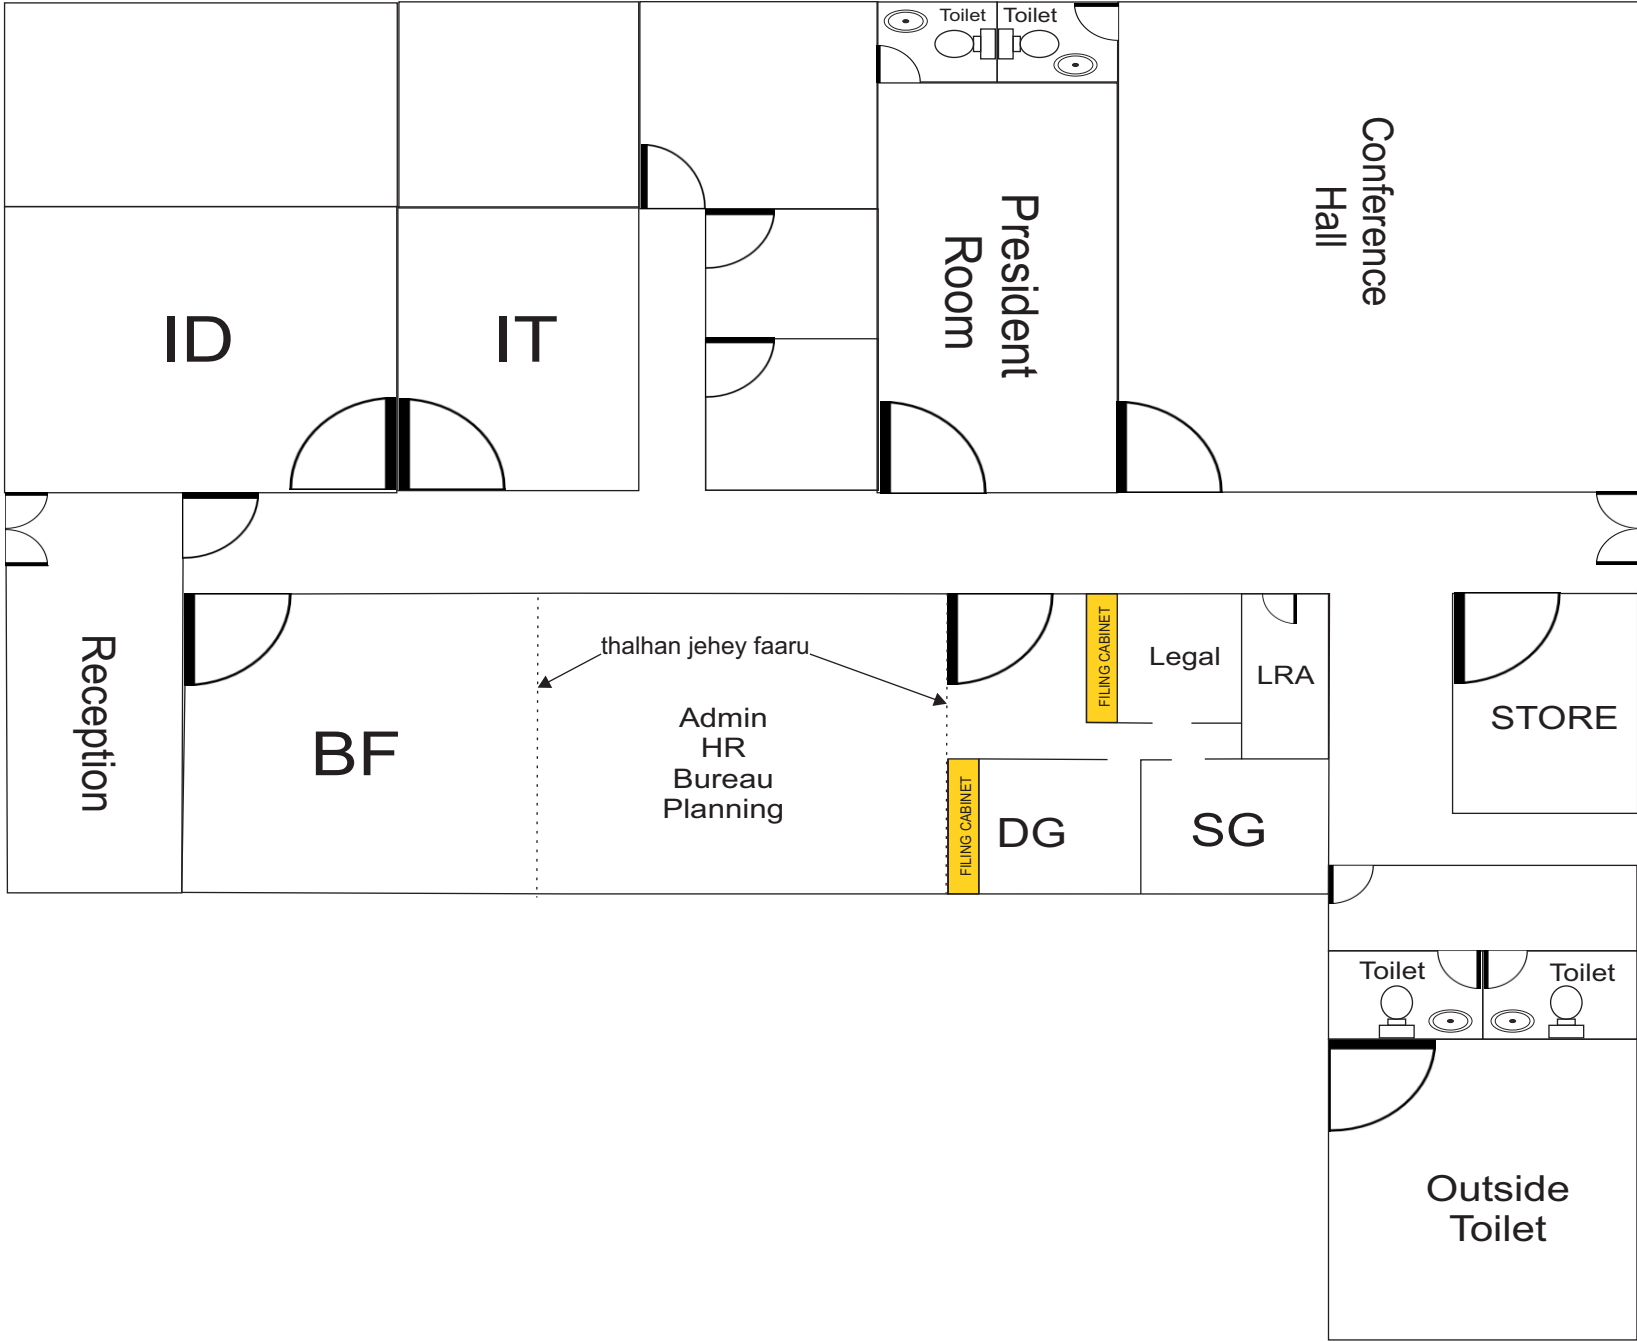

W

(Labour Relation Authority)

Door

LEGAL

S

N

210cm

210cm

185cm

CE

246cm

Door

E

6ft 8inch

3ft 4inch

3ft.6inch

11ft

7cm

11cm

Box file

DG

8ft

4ft

3ft.6inch

11ft

7cm

11cm

Box file