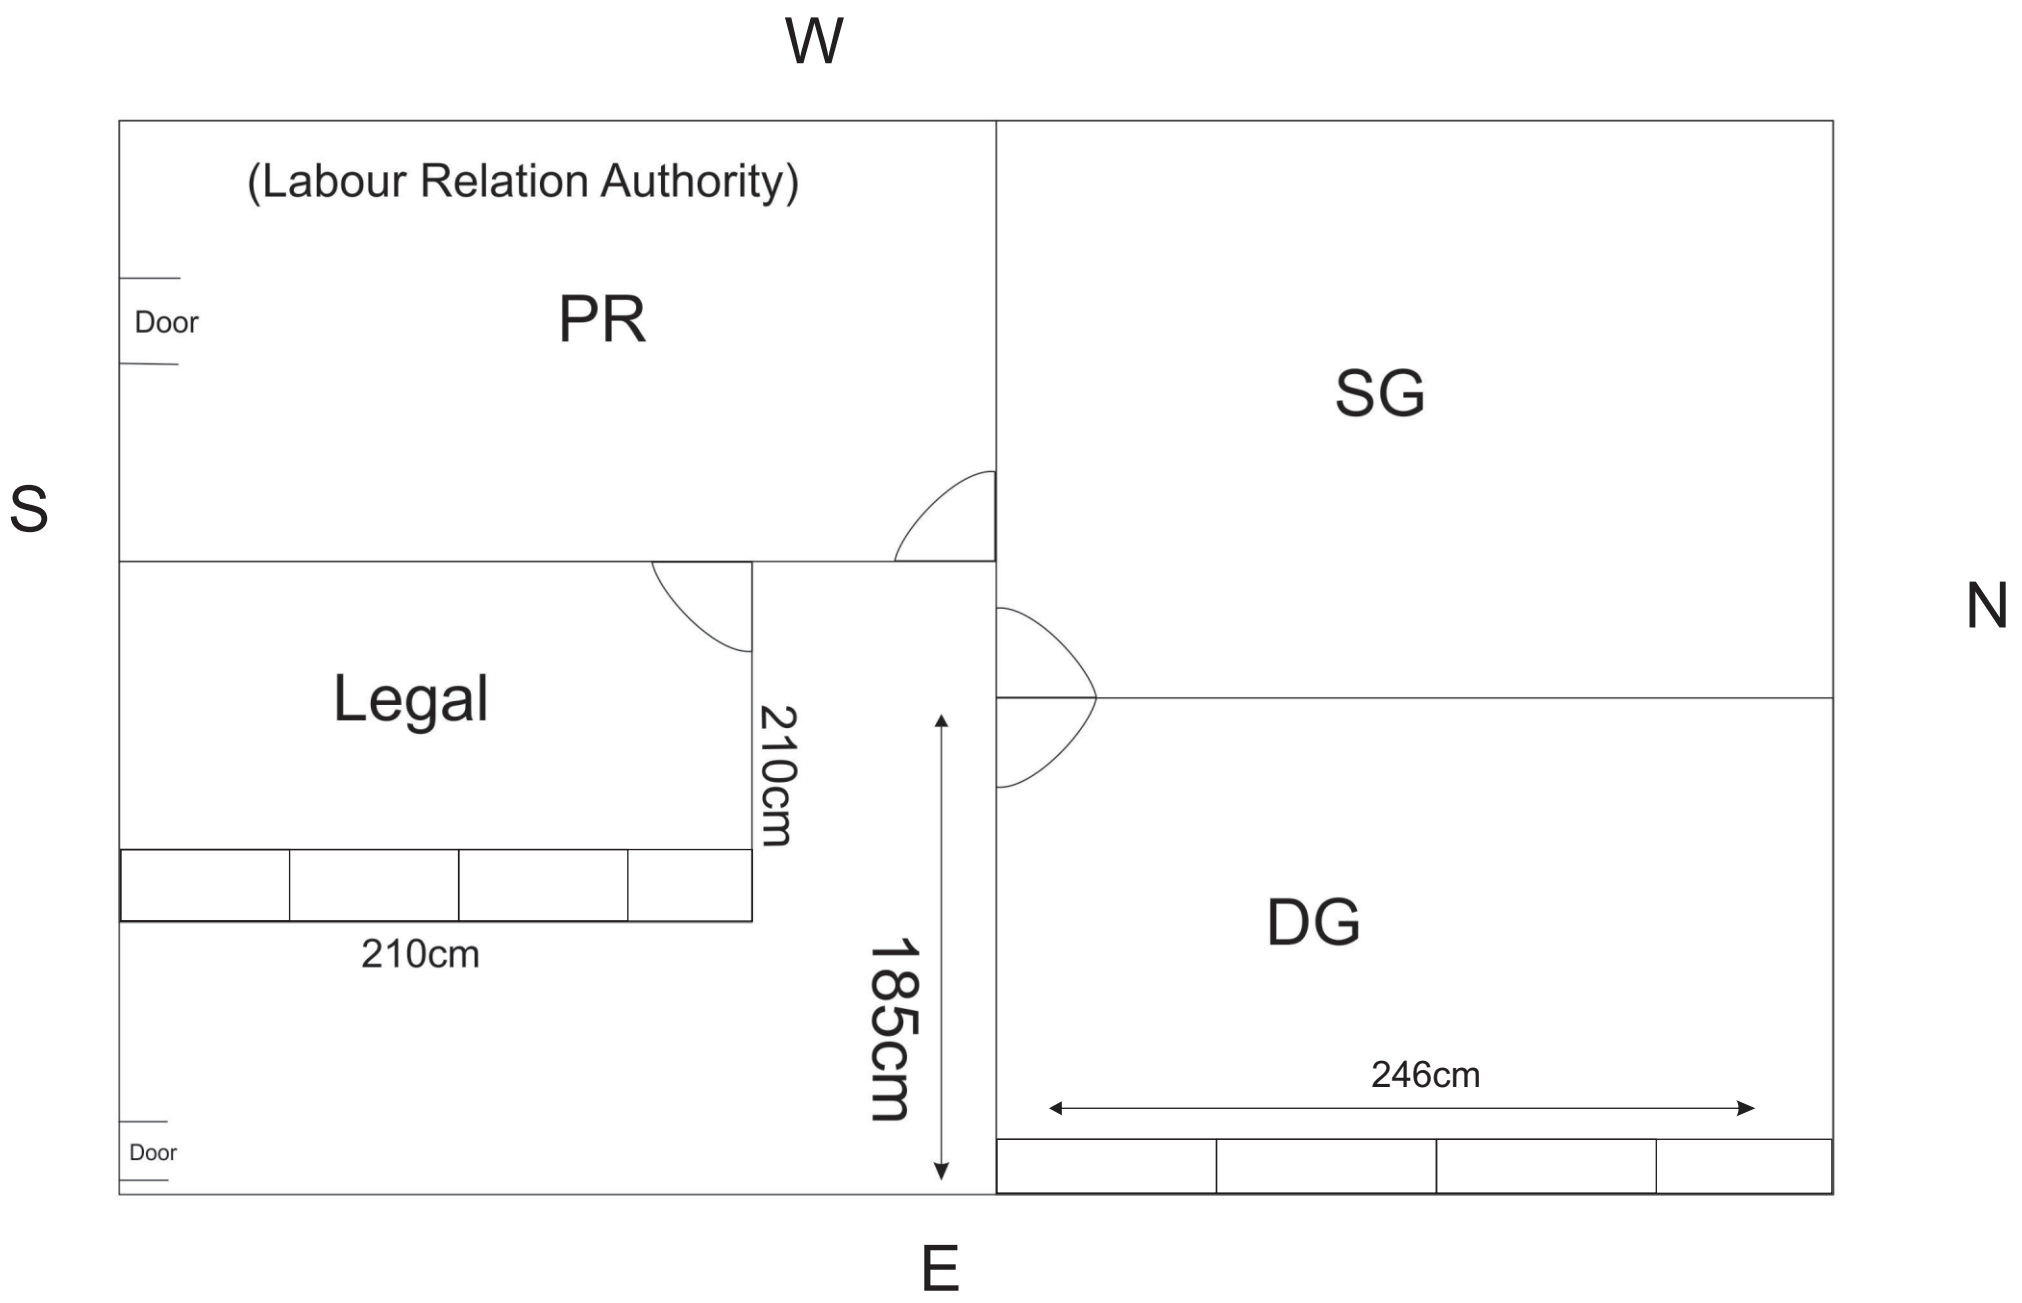

W

(Labour Relation Authority)

Door

LEGAL

S

N

210cm

210cm

185cm

CE

246cm

Door

E

6ft 8inch

3ft 4inch

3ft.6inch

11ft

7cm

11cm

Box file

DG

8ft

4ft

3ft.6inch

11ft

7cm

11cm

Box file