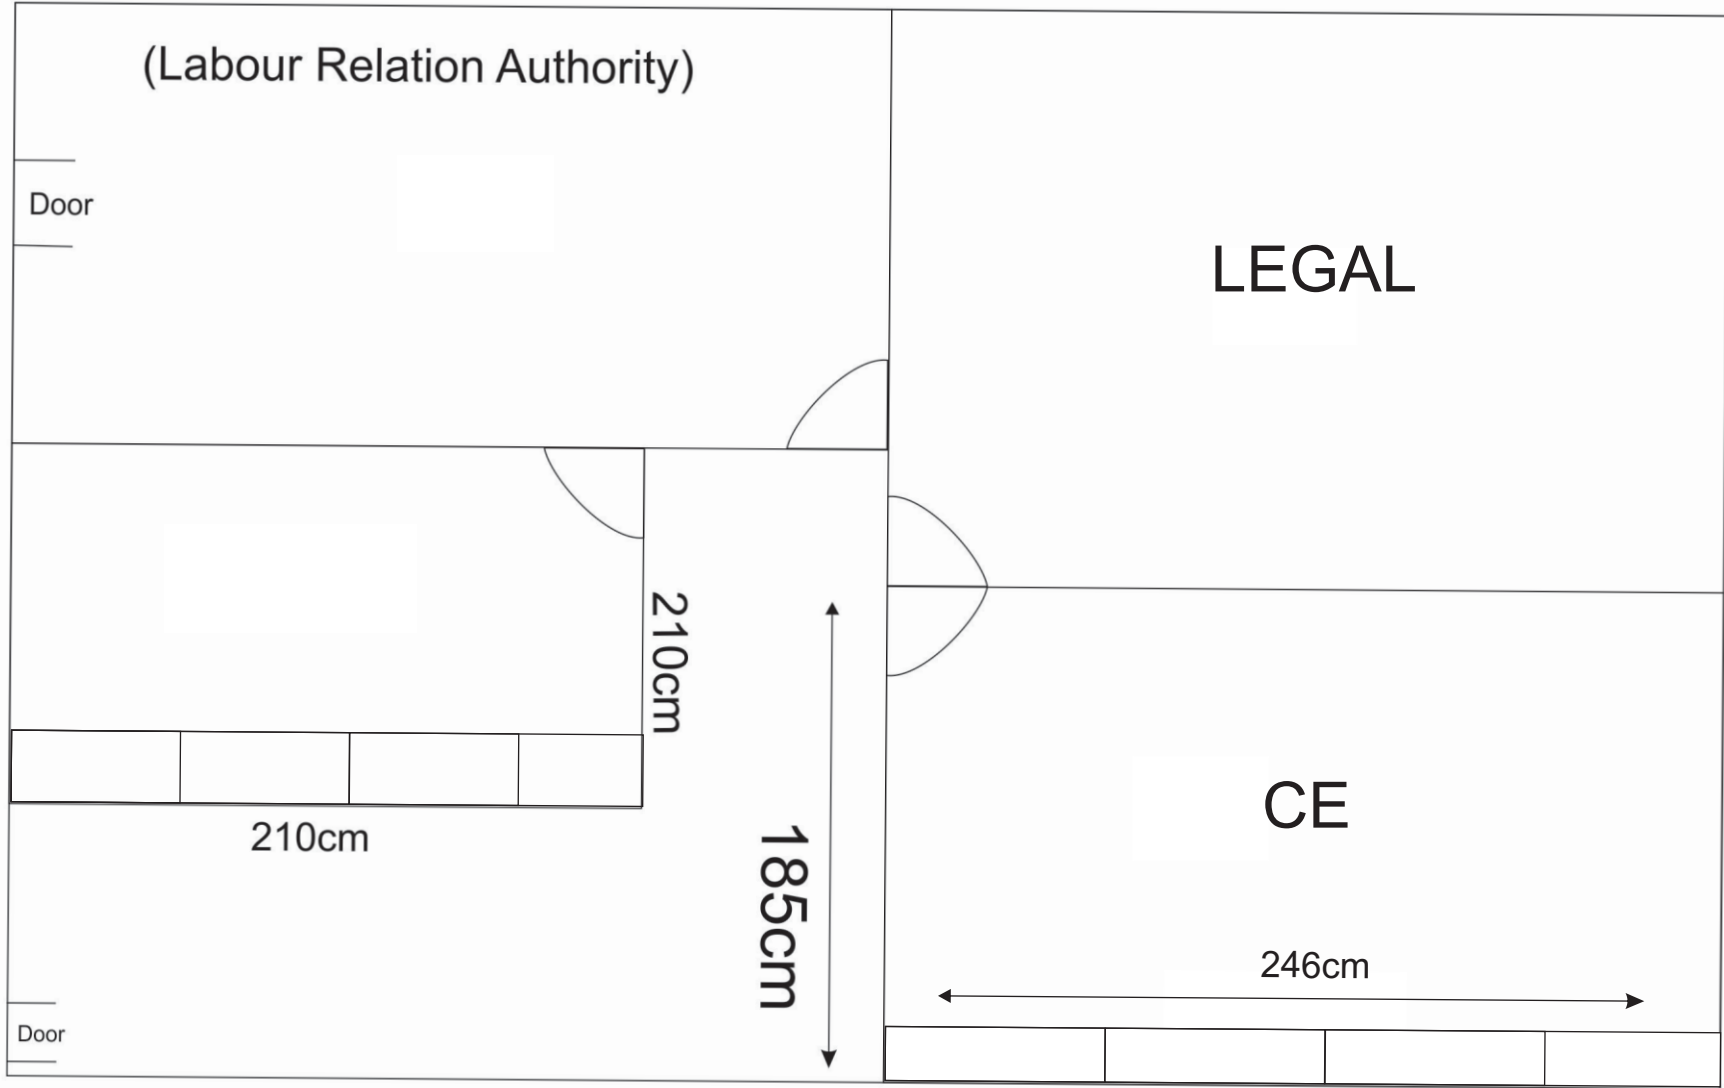

W

(Labour Relation Authority)

Door

LEGAL

S

N

210cm

210cm

185cm

CE

246cm

Door

E

6ft 8inch

3ft 4inch

3ft.6inch

11ft

7cm

11cm

Box file

DG

8ft

4ft

3ft.6inch

11ft

7cm

11cm

Box file